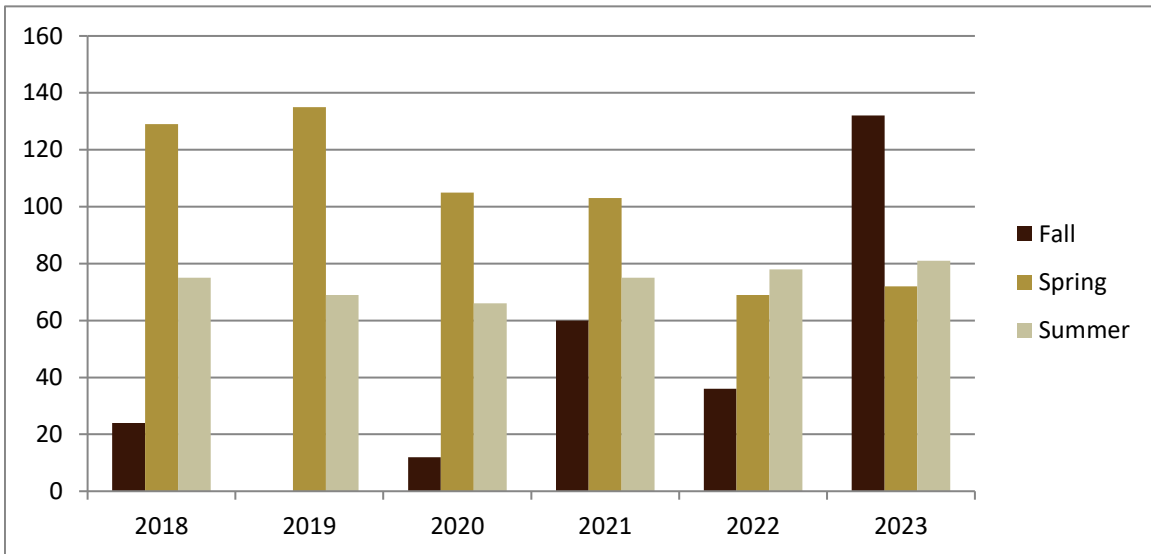

SMSU Early Childhood Special Education Program

Course Data

Academic Years 2018 to 2023

Enrolled by Term						
	2018	2019	2020	2021	2022	2023
Fall	2		1	5	4	25
Spring	44	46	42	38	29	29
Summer	25	23	22	25	23	27
Grand Total	71	69	65	68	56	81

SMSU Early Childhood Special Education Program

Course Data

Academic Years 2018 to 2023

Courses by Term						
	2018	2019	2020	2021	2022	2023
Fall	1		1	1	2	6
Spring	4	4	4	5	5	7
Summer	2	2	2	2	5	6
Grand Total	7	6	7	8	12	19

SMSU Early Childhood Special Education Program

Course Data

Academic Years 2018 to 2023

Credit Hours by Term						
	2018	2019	2020	2021	2022	2023
Fall	24		12	60	36	132
Spring	129	135	105	103	69	72
Summer	75	69	66	75	78	81
Grand Total	228	204	183	238	183	285