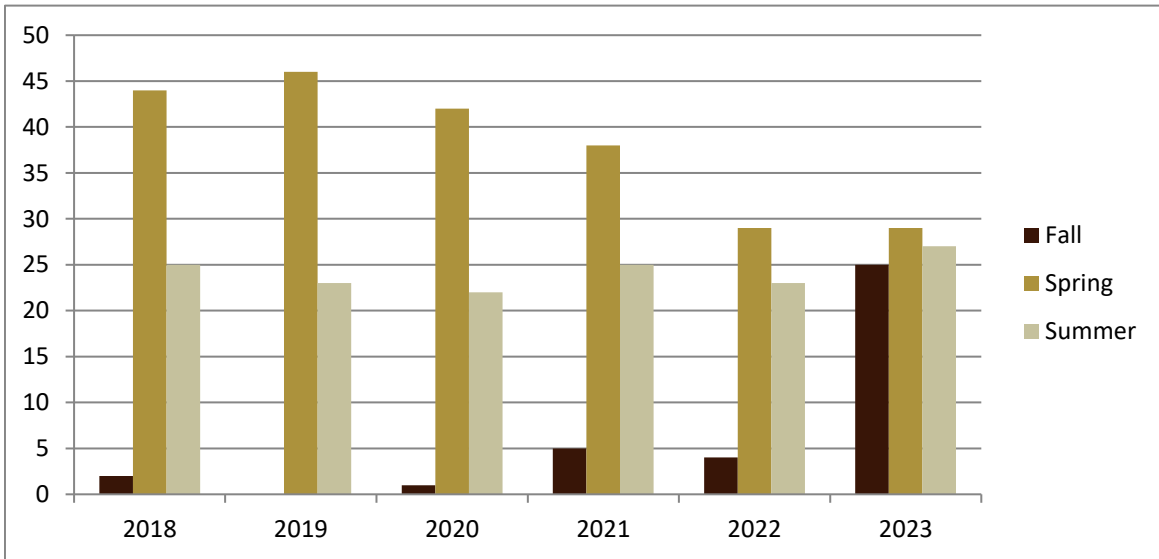

SMSU Early Childhood Special Education Program

Course Data

Academic Years 2018 to 2023

Enrolled by Term						
	2018	2019	2020	2021	2022	2023
Fall	2		1	5	4	25
Spring	44	46	42	38	29	29
Summer	25	23	22	25	23	27
Grand Total	71	69	65	68	56	81

SMSU Early Childhood Special Education Program

Course Data

Academic Years 2018 to 2023

Courses by Term						
	2018	2019	2020	2021	2022	2023
Fall	1		1	1	2	6
Spring	4	4	4	5	5	7
Summer	2	2	2	2	5	6
Grand Total	7	6	7	8	12	19