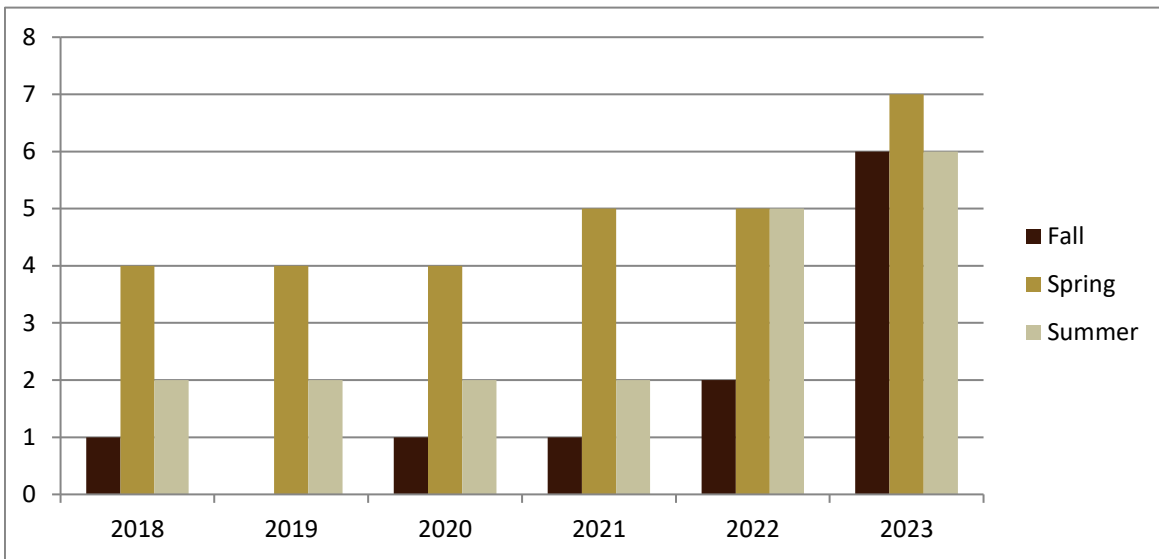

SMSU Early Childhood Special Education Program

Course Data

Academic Years 2018 to 2023

Enrolled by Term						
	2018	2019	2020	2021	2022	2023
Fall	2		1	5	4	25
Spring	44	46	42	38	29	29
Summer	25	23	22	25	23	27
Grand Total	71	69	65	68	56	81

SMSU Early Childhood Special Education Program

Course Data

Academic Years 2018 to 2023

Courses by Term						
	2018	2019	2020	2021	2022	2023
Fall	1		1	1	2	6
Spring	4	4	4	5	5	7
Summer	2	2	2	2	5	6
Grand Total	7	6	7	8	12	19